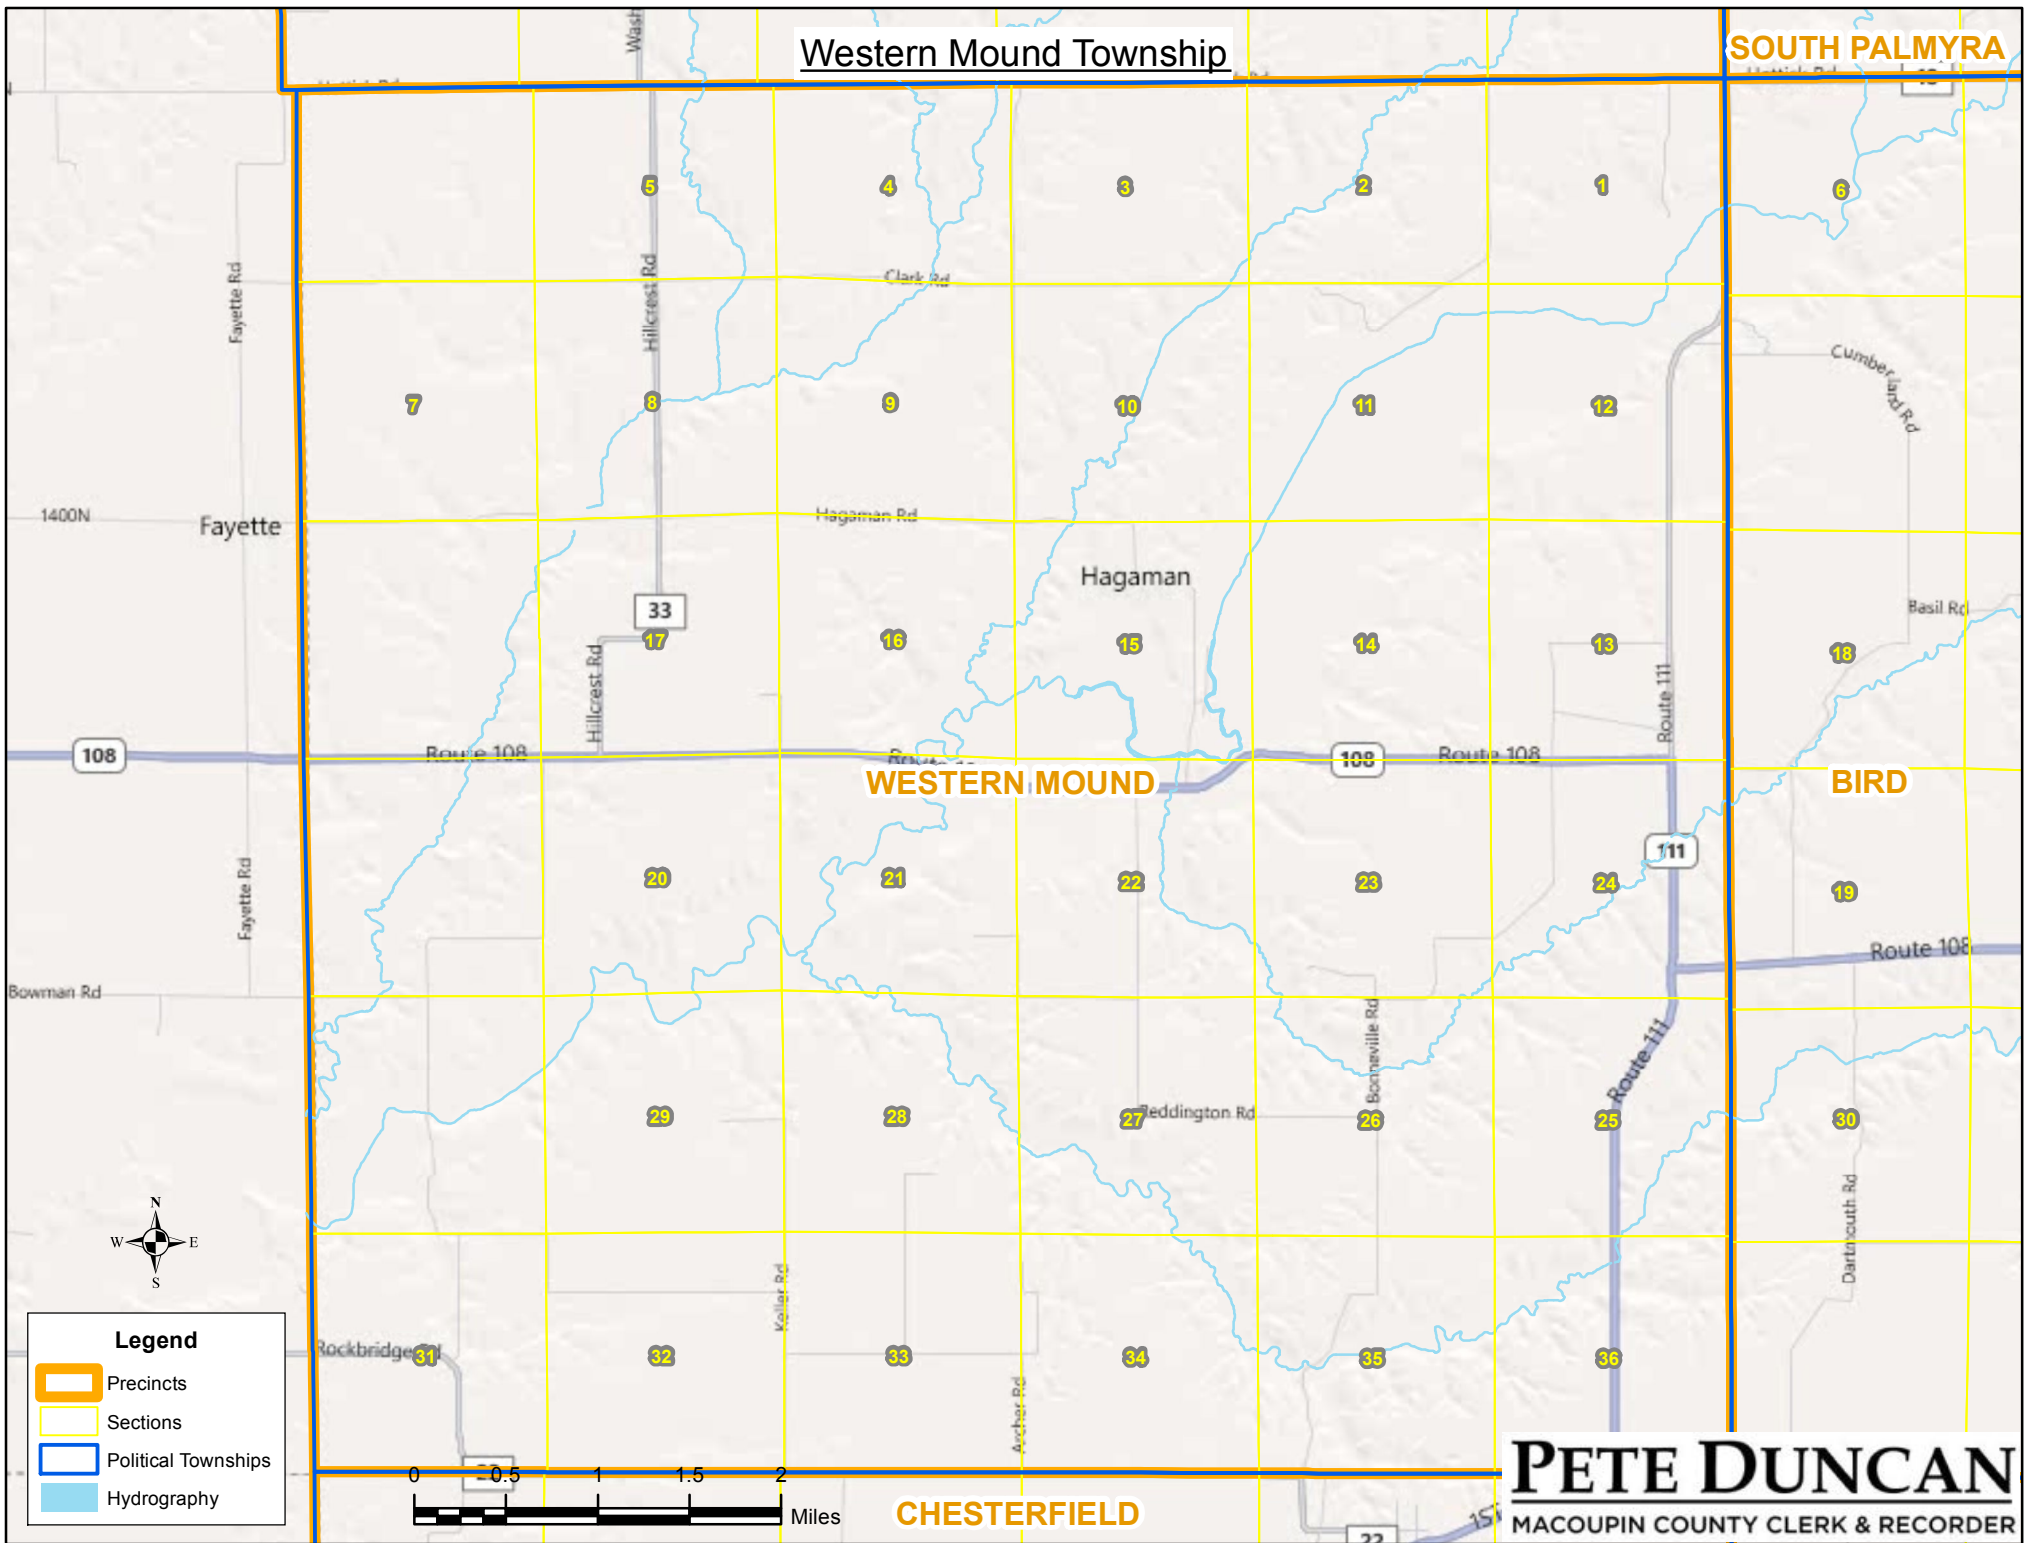

Western Mound Township

SOUTH PALMYRA

WESTERN MOUND

BIRD

CHESTERFIELD

PETE DUNCAN

MACOUPIN COUNTY CLERK & RECORDER

**Legend**

-  Precincts
-  Sections
-  Political Townships
-  Hydrography