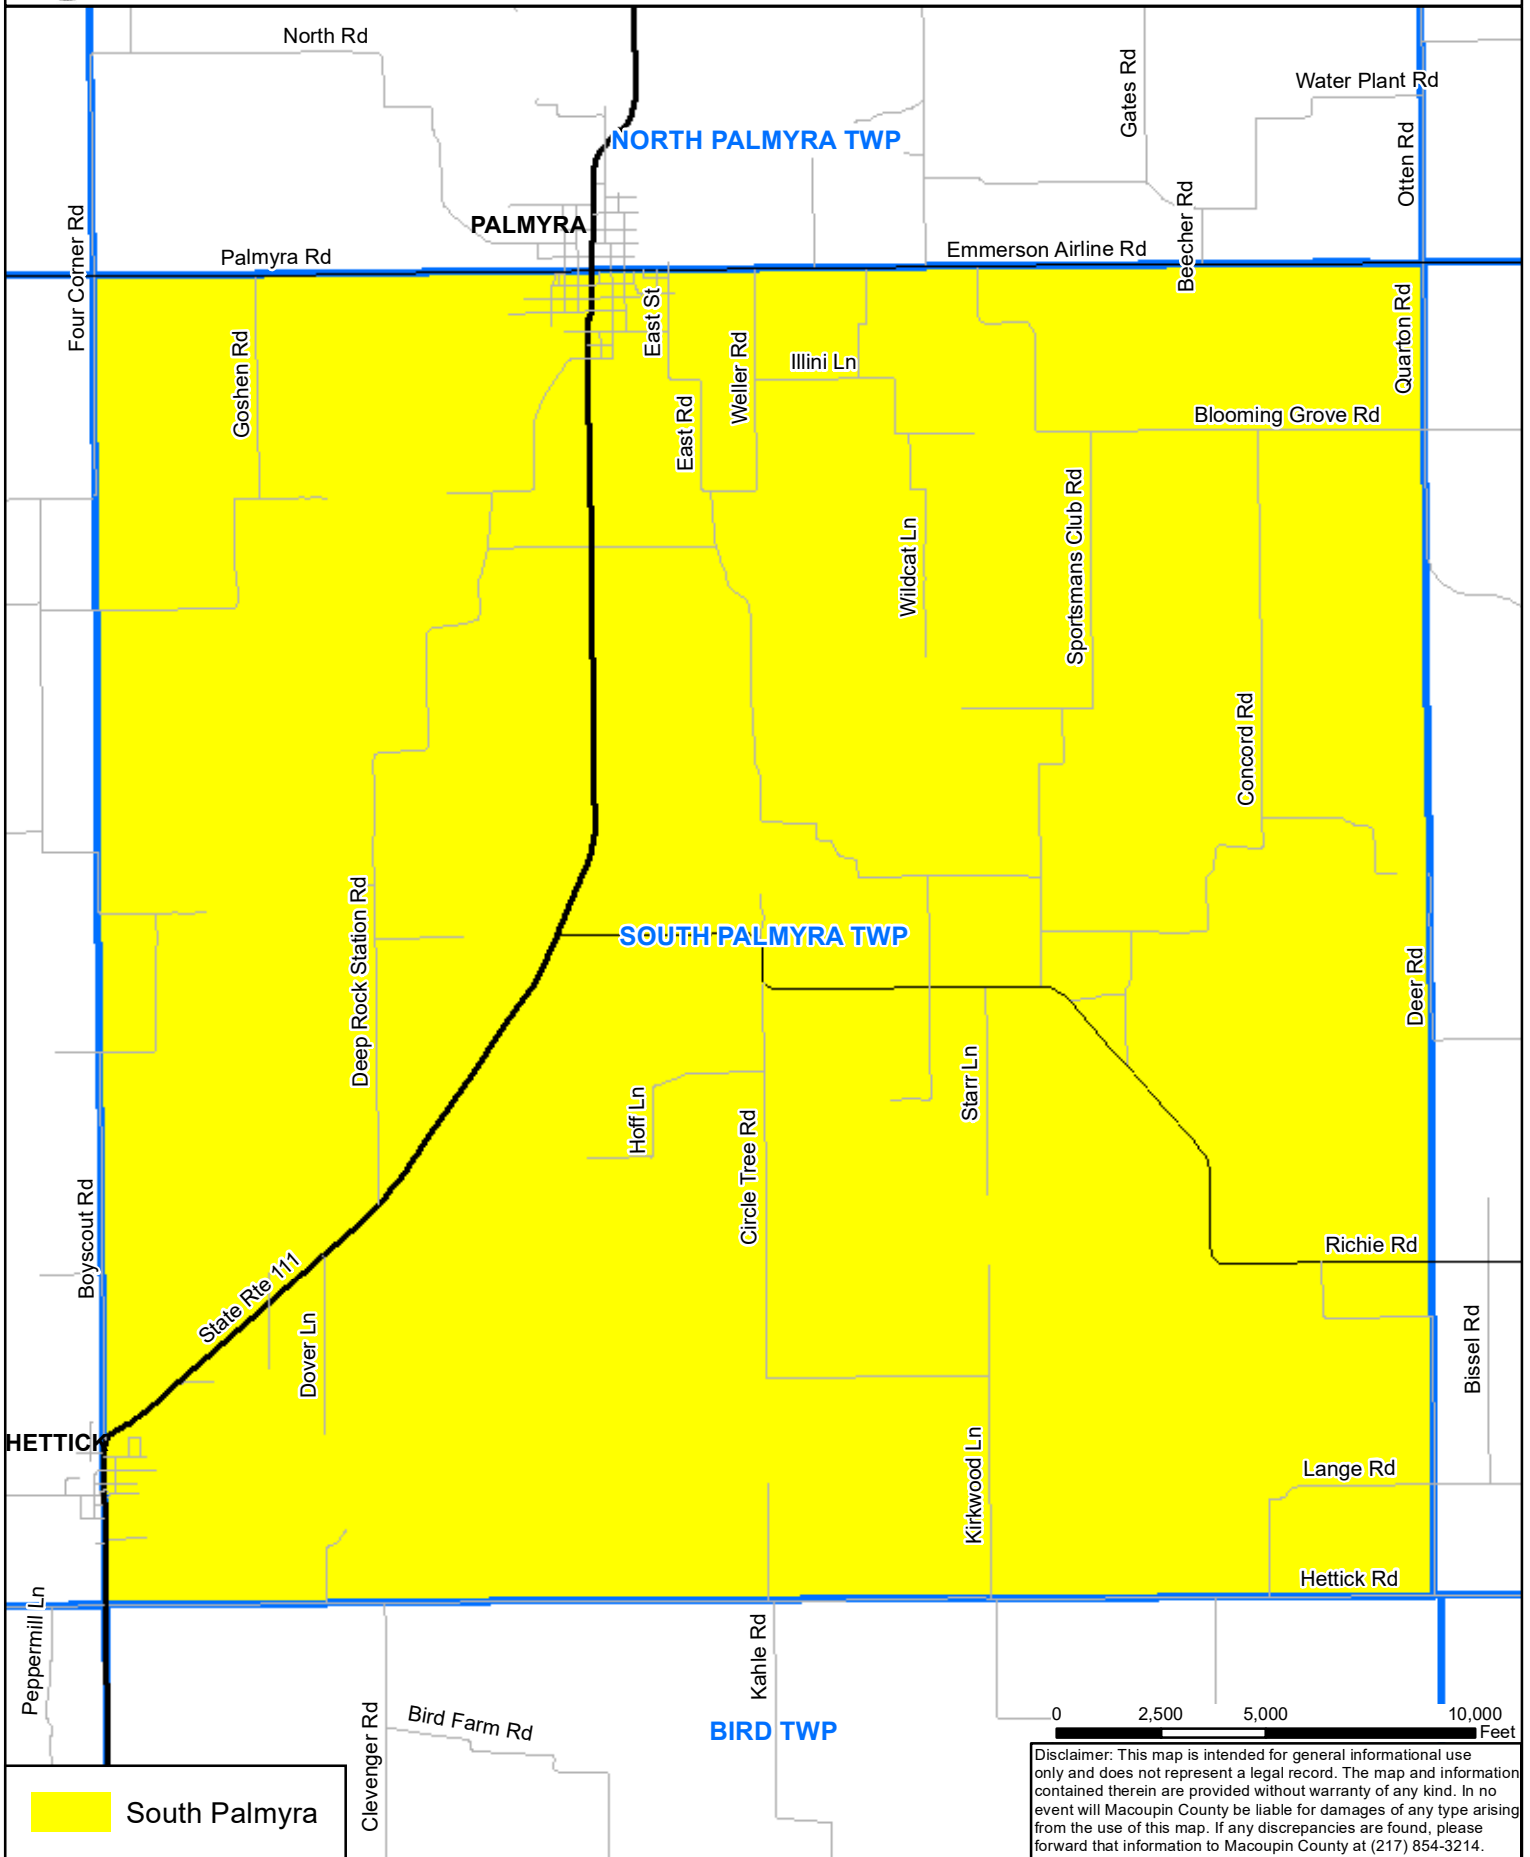

Macoupin County, IL South Palmyra TWP Precinct

 South Palmyra

Disclaimer: This map is intended for general informational use only and does not represent a legal record. The map and information contained therein are provided without warranty of any kind. In no event will Macoupin County be liable for damages of any type arising from the use of this map. If any discrepancies are found, please forward that information to Macoupin County at (217) 854-3214.