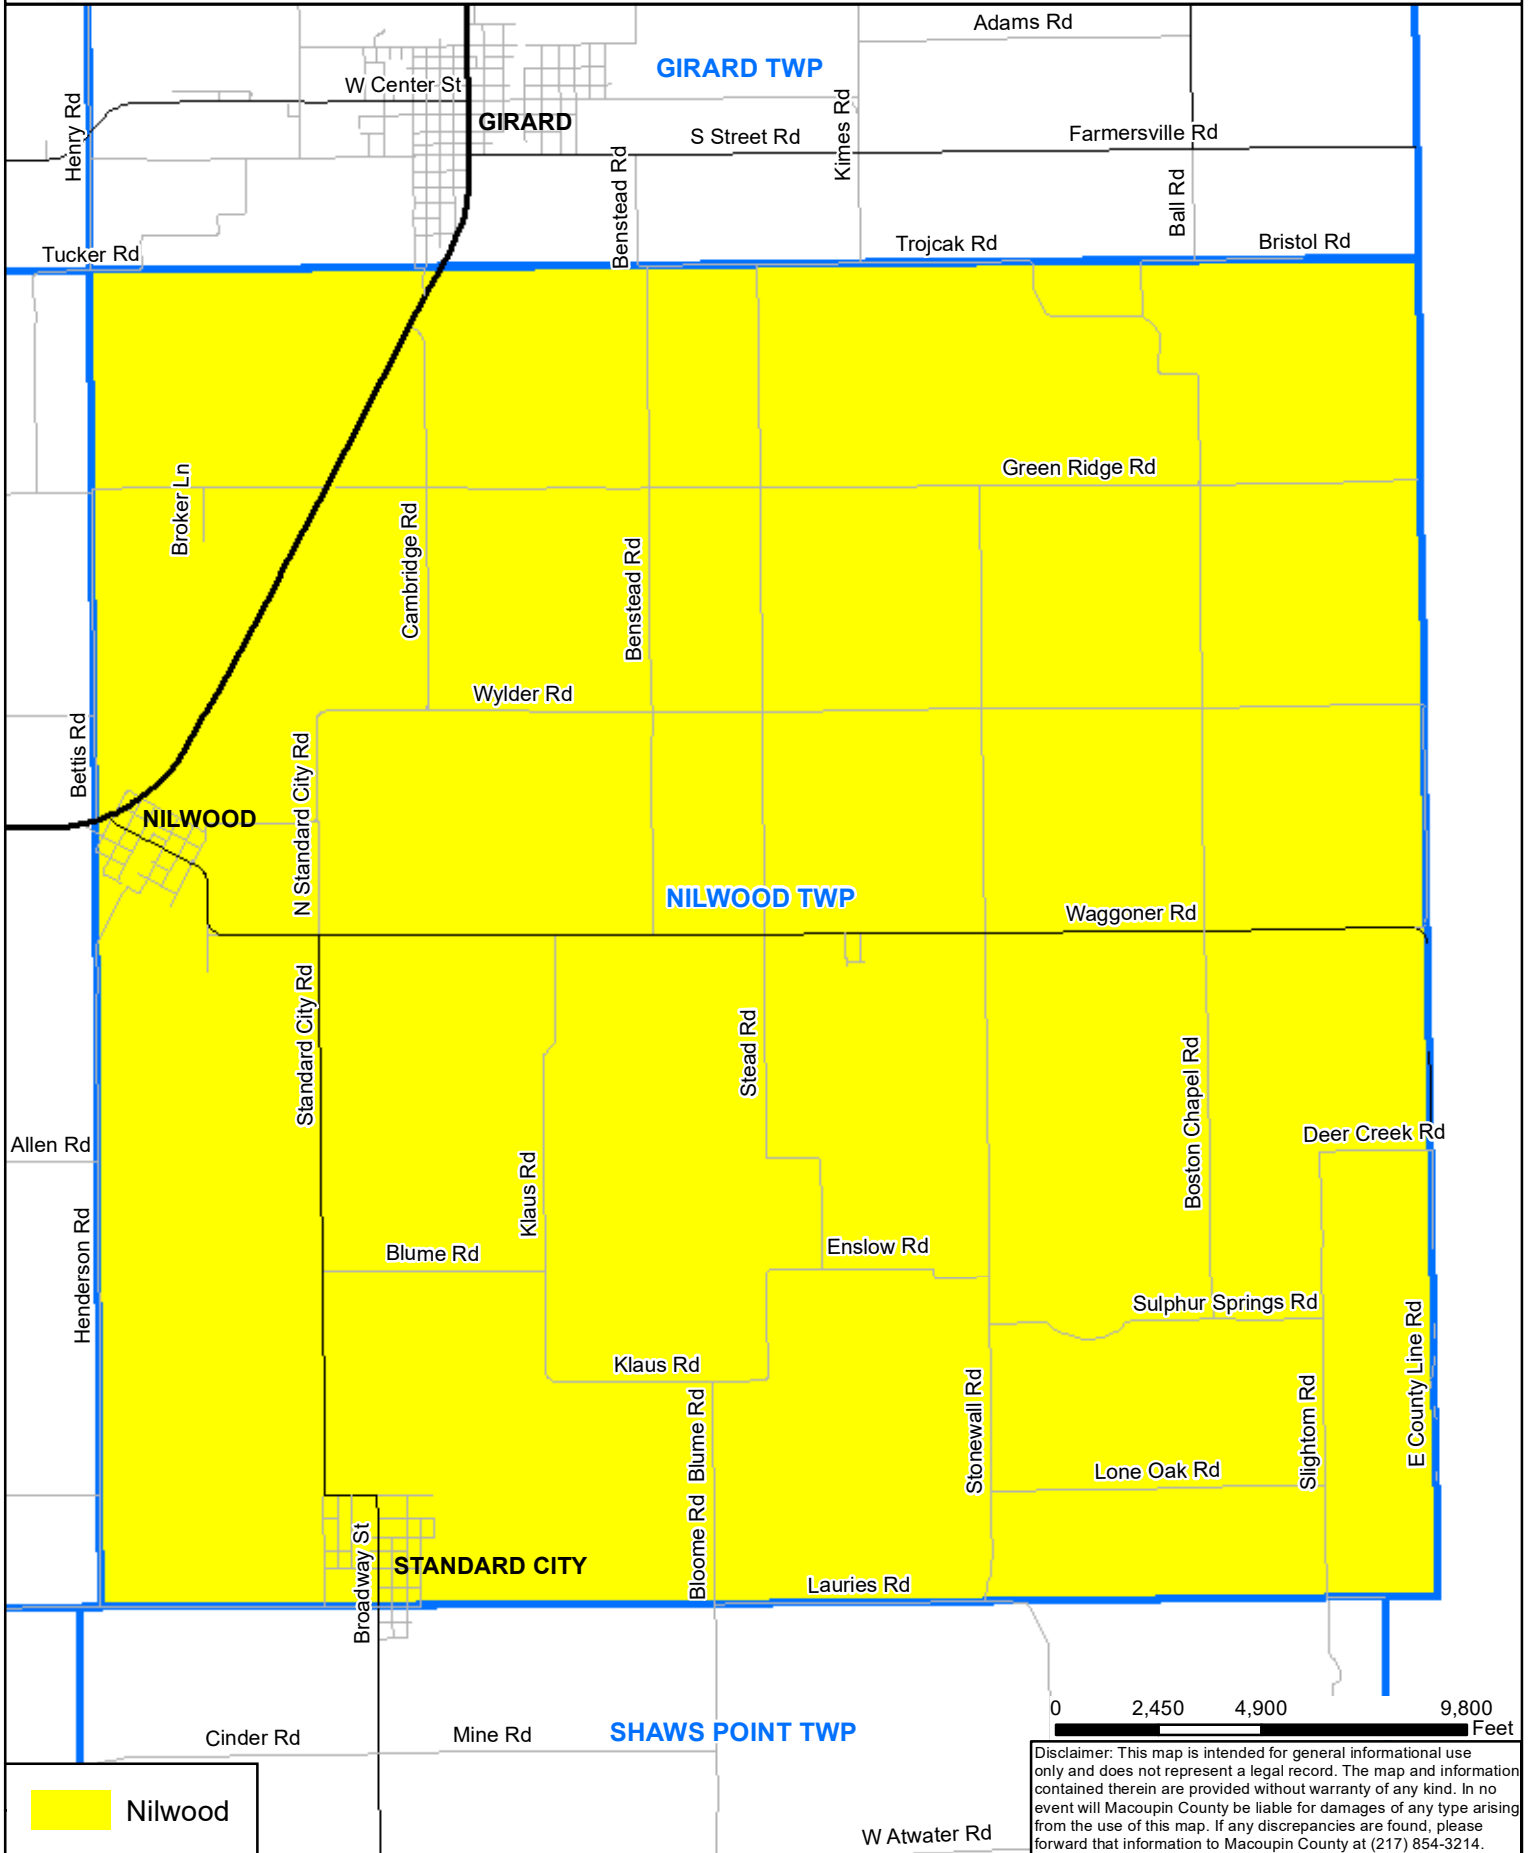

Macoupin County, IL Nilwood TWP Precinct

 Nilwood

0 2,450 4,900 9,800 Feet

Disclaimer: This map is intended for general informational use only and does not represent a legal record. The map and information contained therein are provided without warranty of any kind. In no event will Macoupin County be liable for damages of any type arising from the use of this map. If any discrepancies are found, please forward that information to Macoupin County at (217) 854-3214.