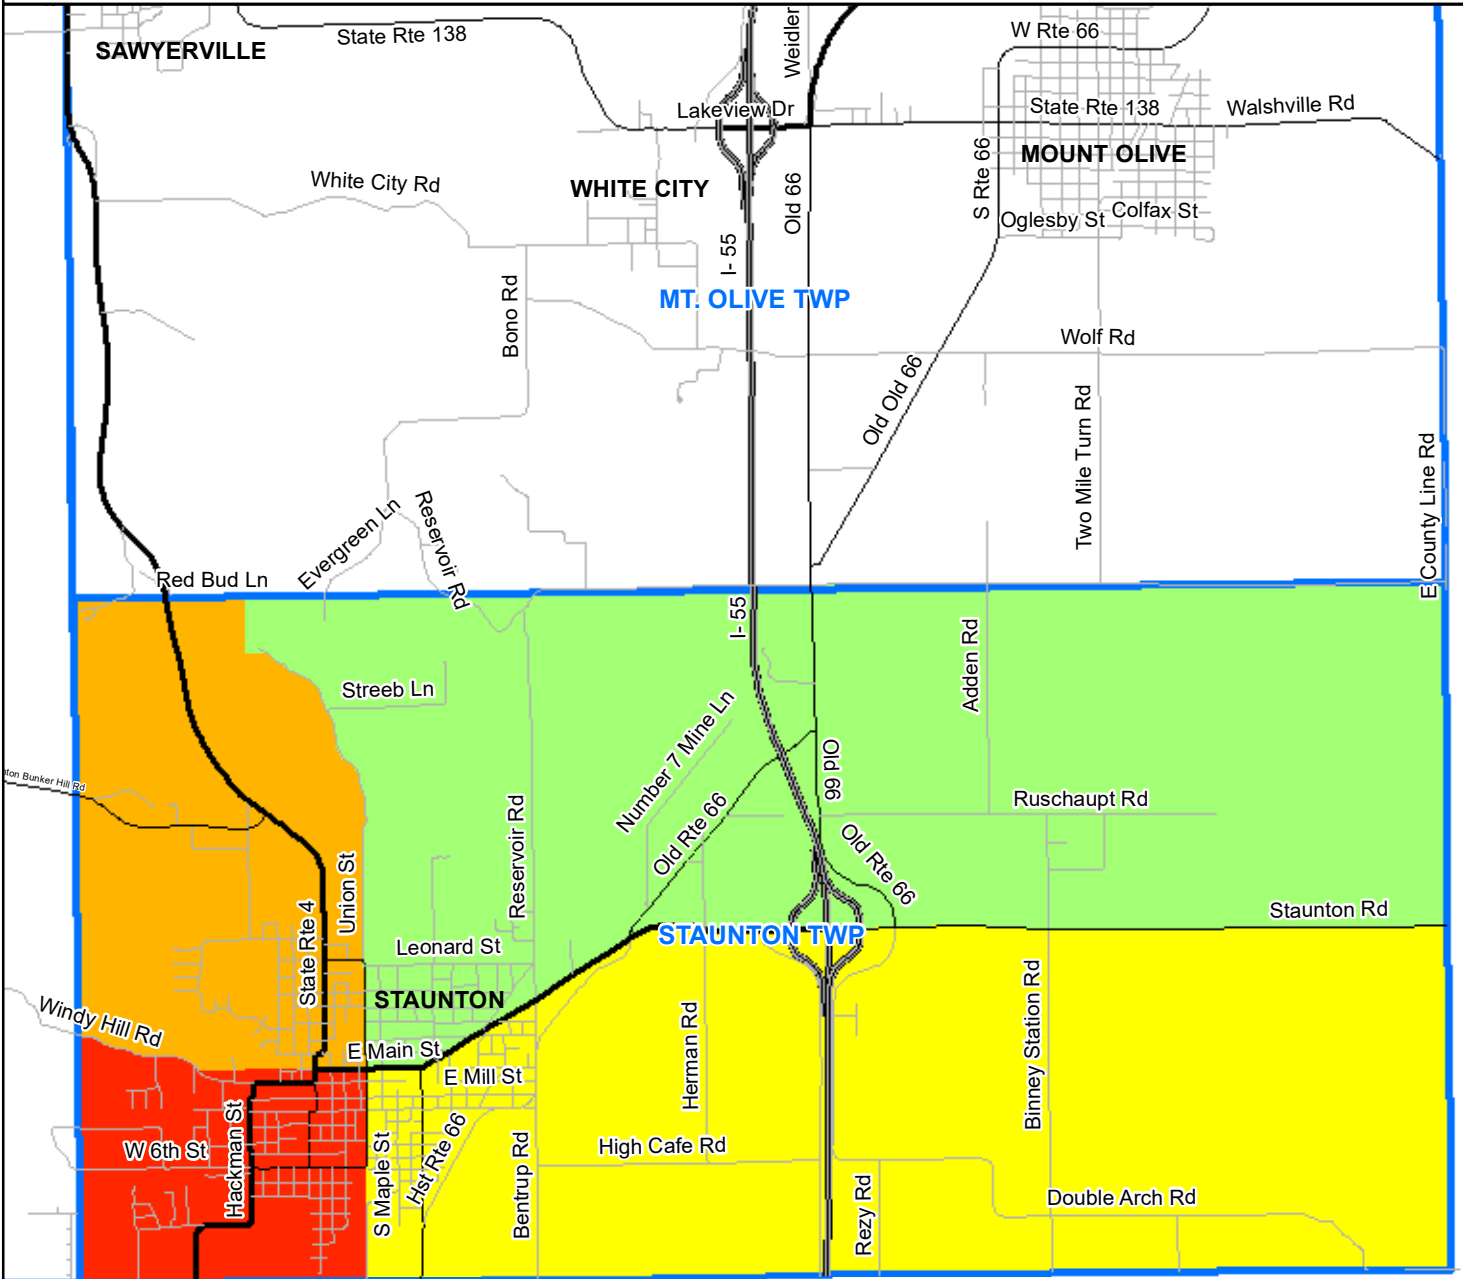

Macoupin County, IL Staunton TWP Precincts

- STAUNTON 1
- STAUNTON 2
- STAUNTON 3
- STAUNTON 4

0 2,300 4,600 9,200 Feet

Disclaimer: This map is intended for general informational use only and does not represent a legal record. The map and information contained therein are provided without warranty of any kind. In no event will Macoupin County be liable for damages of any type arising from the use of this map. If any discrepancies are found, please forward that information to Macoupin County at (217) 854-3214.